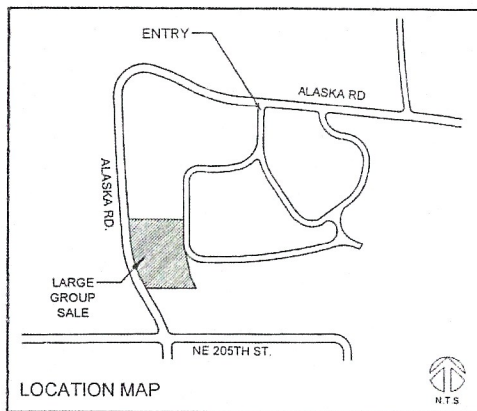

MUSLIM CEMETERY AT ABBEY VIEW MEMORIAL PARK

Abbey View Memorial Park in Brier, Washington has served families since 1953 as part of Evergreen Washelli. Centrally located just north of Seattle with easy access to the Eastside. Our beautiful 85 acre property nestled in a gentle hillside includes a scenic lake and is flanked by the Cascade Mountains. The quiet charm and serenity offers families and visitors a special place to honor loved ones in reflection.

Conceptual Yields

SALES UNITS	DESCRIPTION	CASKET SPACES	AREA
1,005	FLAT MARKER LOTS	1,005	33,771 S.F.
399	UNUSABLE SPACE	-	11,172 S.F.
TOTAL		1,005	44,943 S.F.